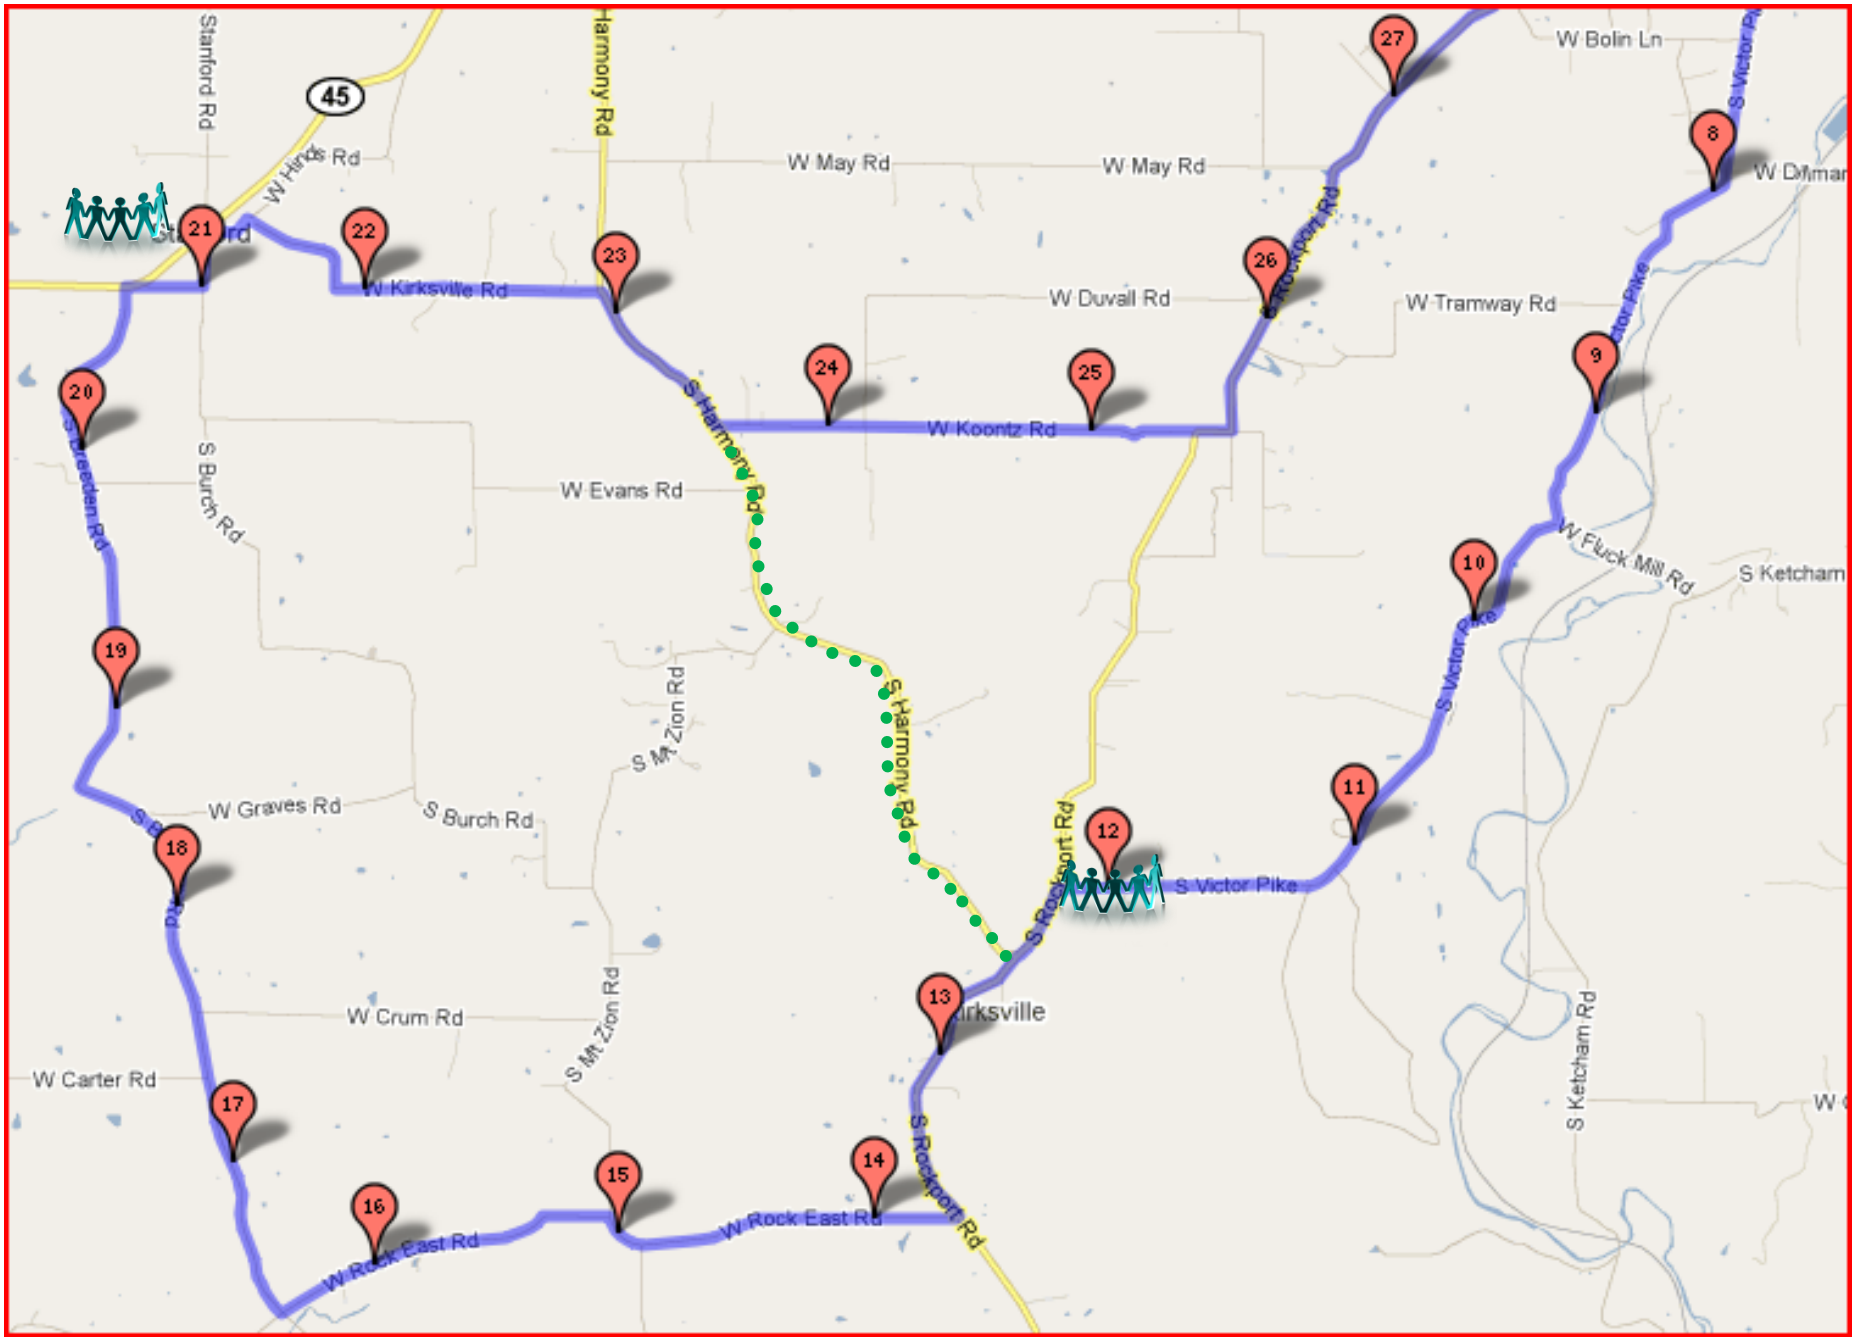

Limestone Tour 26-34 miles <http://www.gmap-pedometer.com/?r=4275792>

Alternate Route (26 miles): Take Harmony Road south to rejoin route at Koonsport Rd.