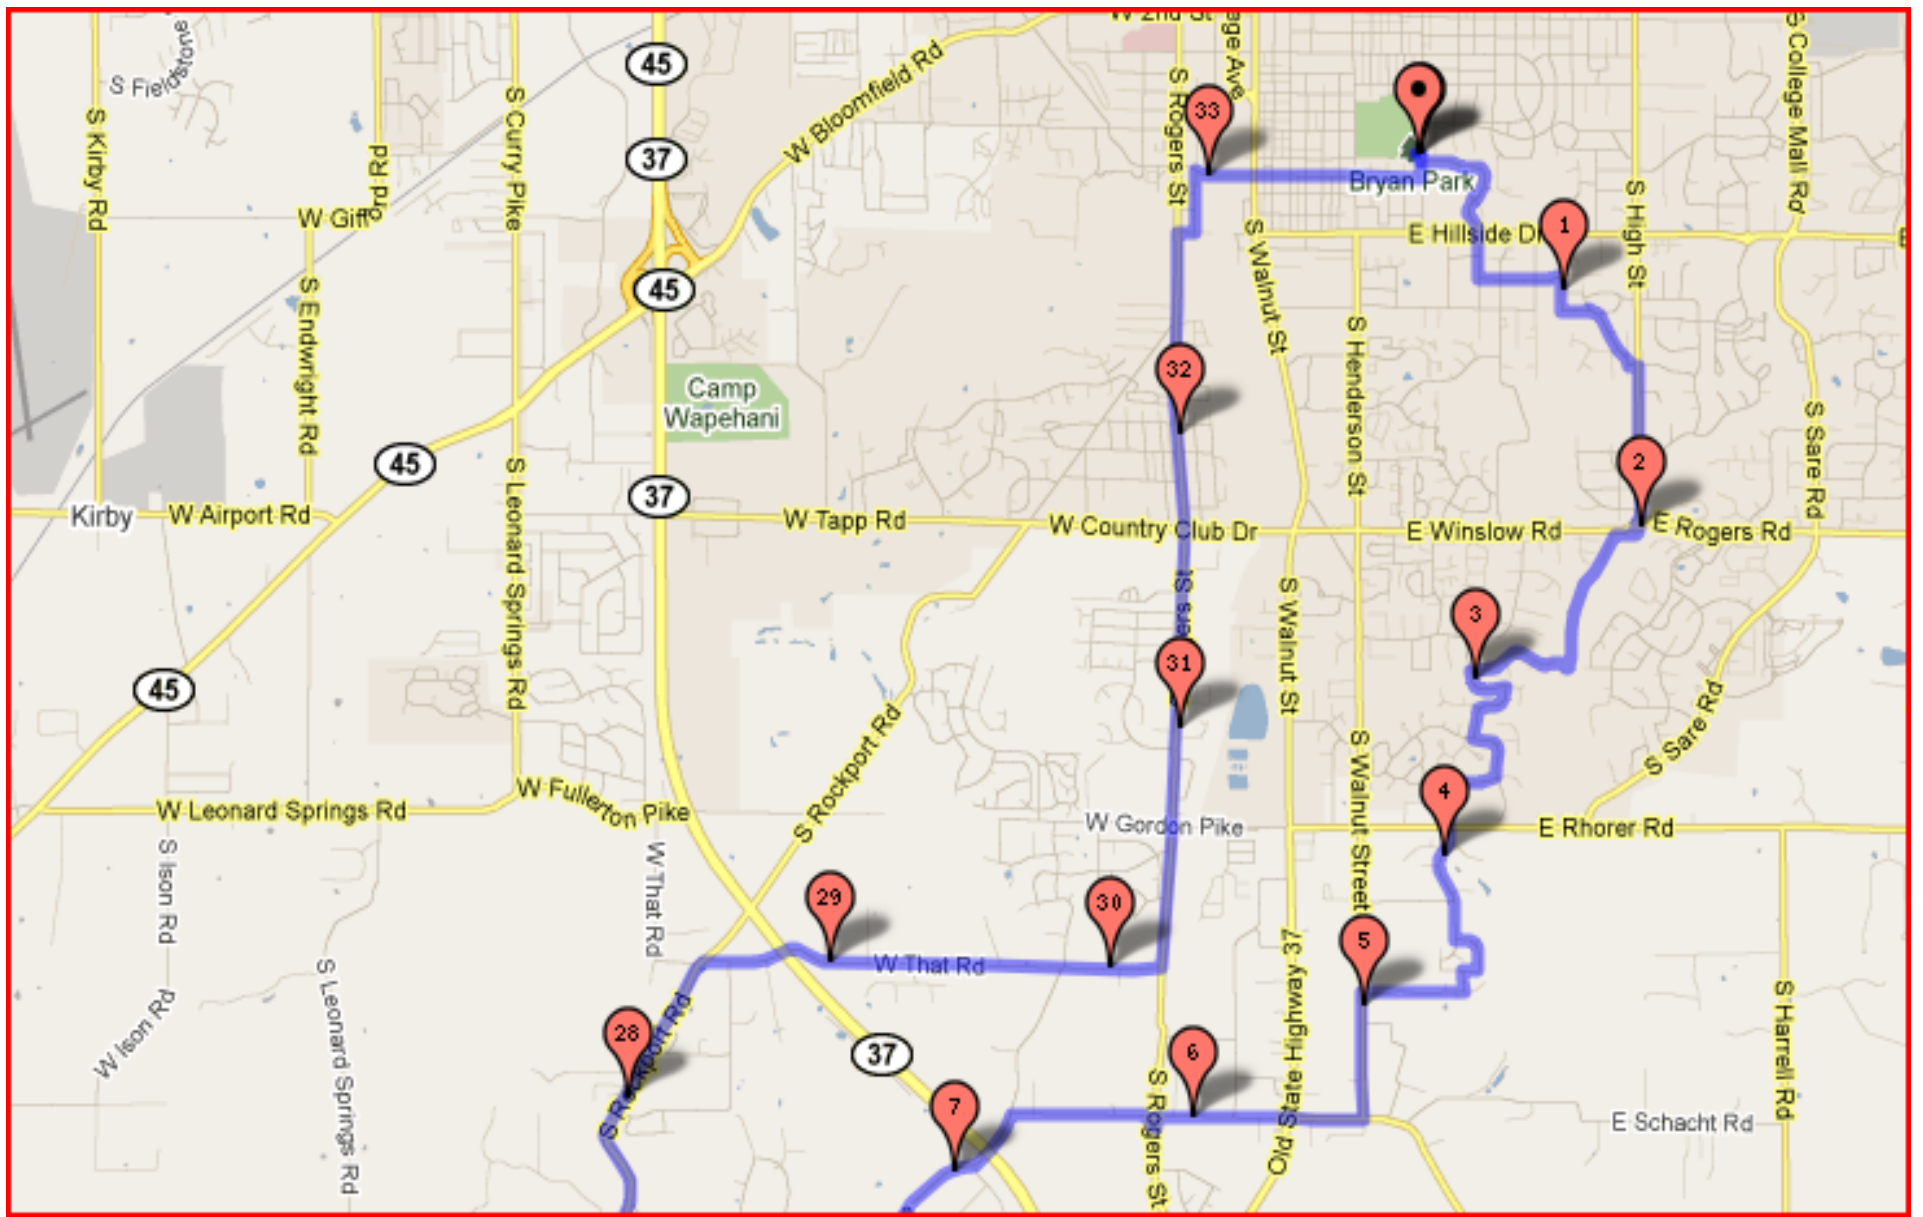

Limestone Tour 26-34 miles <http://www.gmap-pedometer.com/?r=4275792>

Alternate Route (26 miles): Take Harmony Road south to rejoin route at Koonsport Rd.